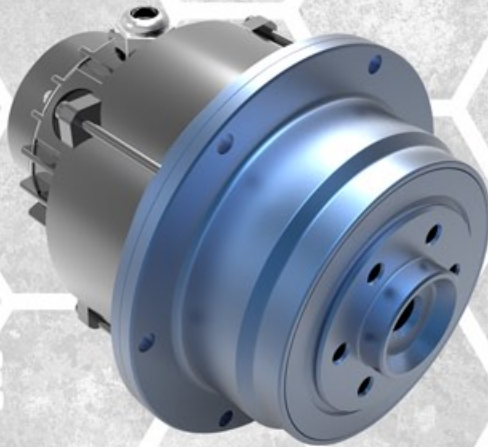

# ZTR POWERTRAIN

ZTR LSEV POWERTRAIN

**Ve-002** OMNIGEAR PACKAGE **SEPEX DC MOTOR**

**EFFICIENT  
PLANETARY DRIVE**

**QUIET  
OPERATION**

**ECO-FRIENDLY  
ELECTRIC  
OPERATION**

**LOW  
MAINTENANCE  
/ REDUCED  
OPERATION COSTS**

**PRECISE  
CONTROL**

**F E A T U R I N G**

200 NM OMNIGEAR PLANETARY DRIVE • A VARIETY OF MOTOR OPTIONS • RATIO FLEXIBILITY

**OMNI**  
POWERTRAIN TECHNOLOGIES